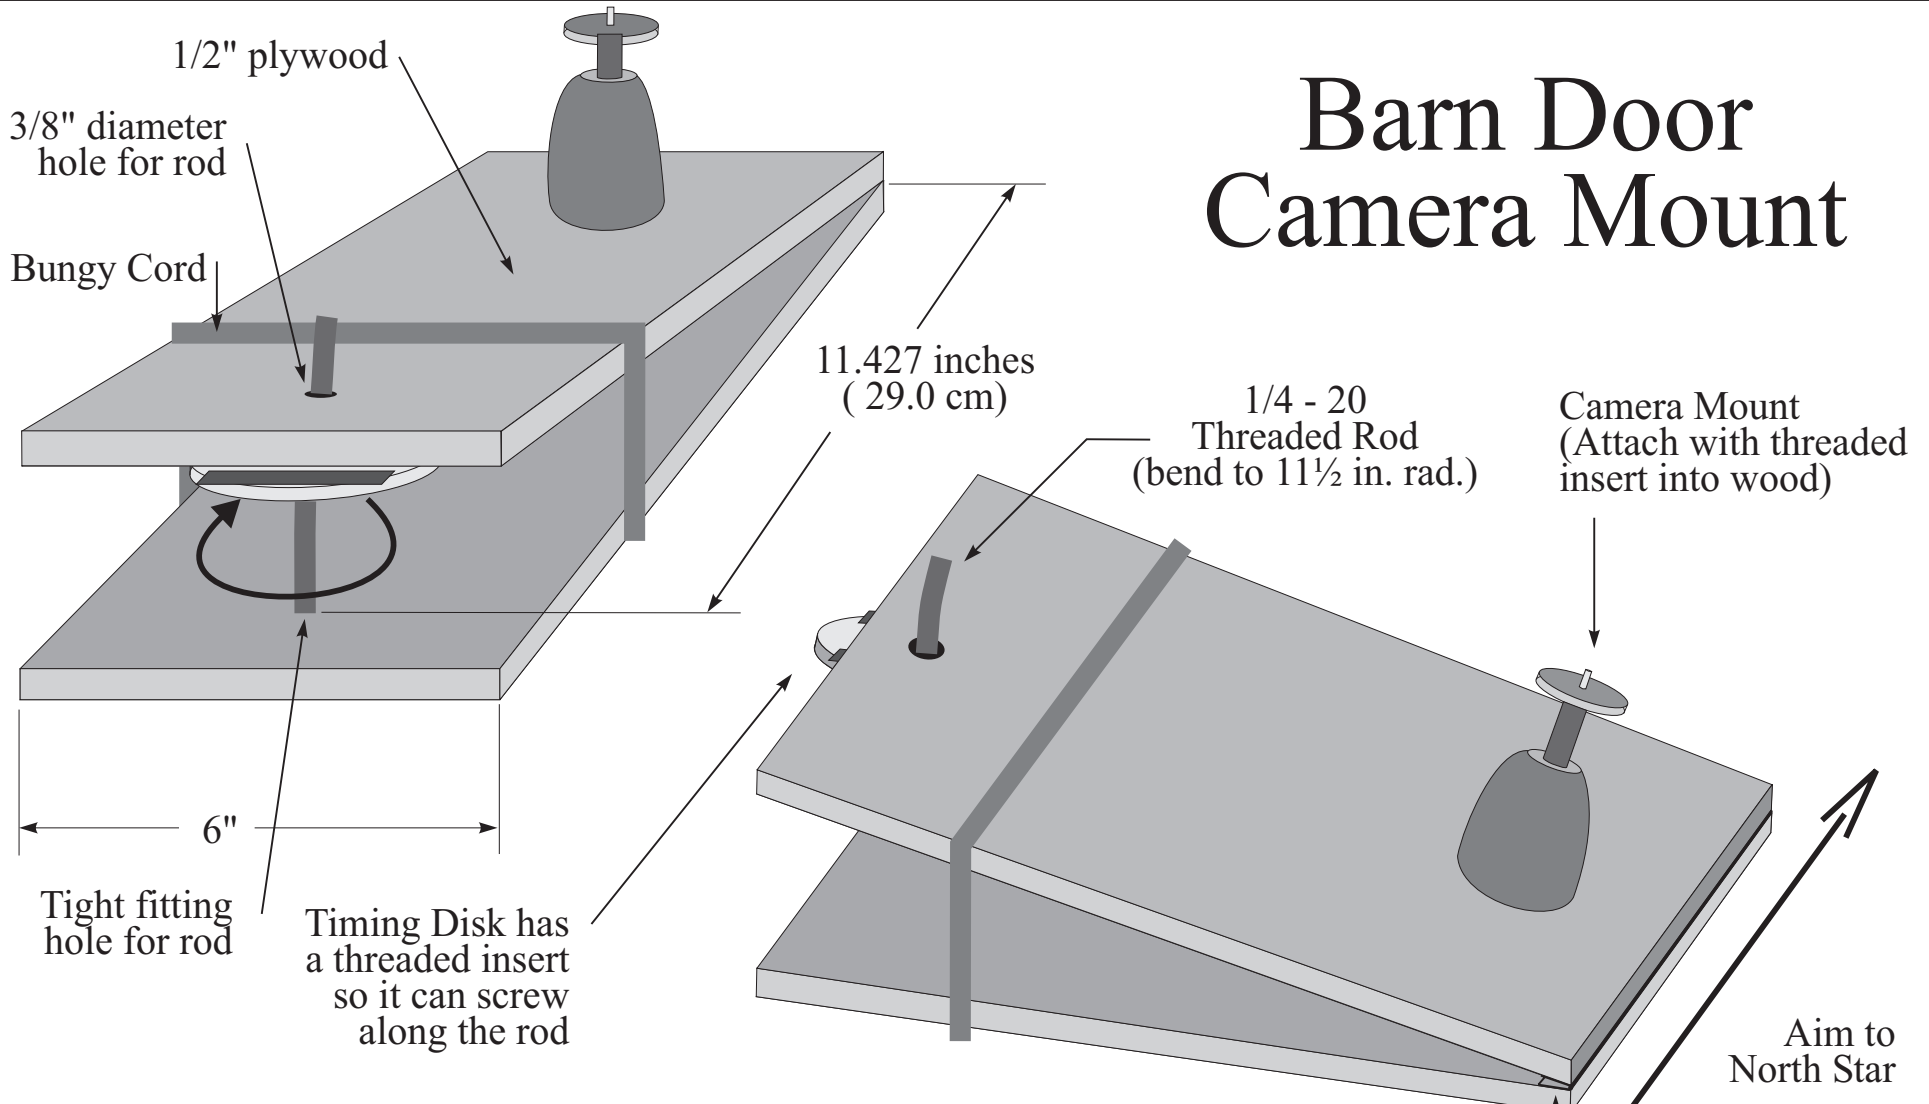

# Barn Door Camera Mount

Attach to tripod with 1/4 - 20 threaded insert  
 For a camera with a 50 mm focal length lens,  
 rotate the timing disk 1/4 turn every 15 seconds.

Set the f-stop to about f/2.8 and use a film  
 with a high ASA or ISO rating.